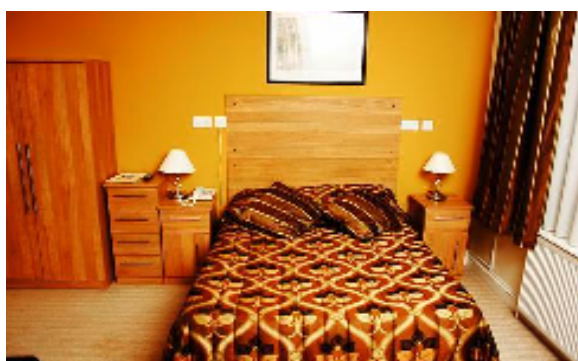

Rooms at Russell Court

In our opinion, Russell Court is a high standard 2* hotel, which has recently been refurbished (February 2009). There are 61 rooms in total.

All rooms have as standard: **

- Tea/coffee
- TV
- Hairdryer