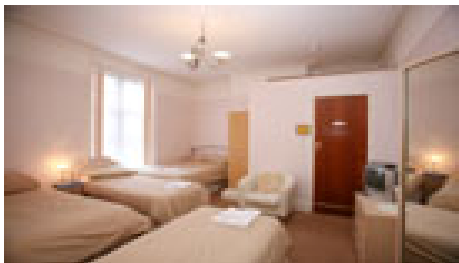

Rooms at the Croydon Hotel

In our opinion, the Croydon Hotel is a comfortable and friendly guest house with 8 rooms in total.

All rooms have as standard: **

- Tea/coffee
- Iron
- Flat screen TV
- Hairdryer